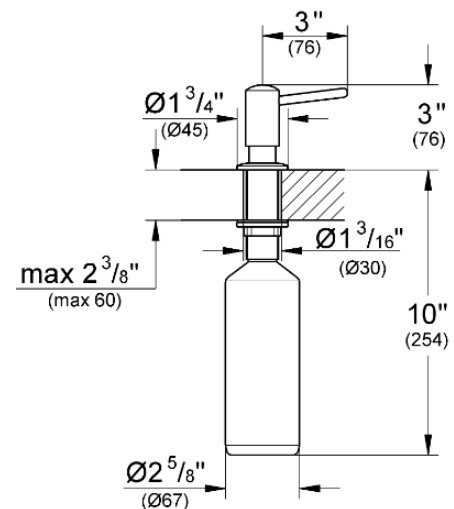

GROHE Contemporary soap dispenser – suitable for bathrooms in all styles

The Contemporary-style is characterized by its practical features and timeless design. Soft, curved lines give a robust and user-friendly look which can withstand trends for a lifetime.

Storage bin 500 ml

This contemporary series includes many taps and various accessories for the perfect family bathroom. Like this soap dispenser in shiny **GROHE StarLight chrome**.