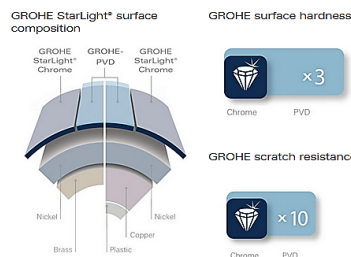

PROJECT		REF		REV	ITEM CODE	
LOCATION		DATE			PAGE	

SANITARY WARE SPECIFICATION SHEET

Item Descriptions	Grohe (Germany) liquid soap dispenser; Capacity : 500ml
Dimensions	Spout Height: 76mm
Model	40536000
Material	Chrome Plated
Manufacturer	Grohe (Germany)
Source	Acme Sanitary Ware Co. Ltd Mr. Eric Wong/ Mr. Don Yuen
Contact Tel/Fax	(852) 2388-7171 / (852) 2710-8012
E-mail	acme@acmesanitary.com.hk
Website	www.acmesanitary.com.hk

Illustration/ Drawing

GROHE Contemporary soap dispenser – suitable for bathrooms in all styles

The Contemporary-style is characterized by its practical features and timeless design. Soft, curved lines give a robust and user-friendly look which can withstand trends for a lifetime.

Storage bin 500 ml

This contemporary series includes many taps and various accessories for the perfect family bathroom. Like this soap dispenser in shiny **GROHE StarLight chrome**.

Note:

** All information of the above is for reference only. No prior notice is made if any changes.*